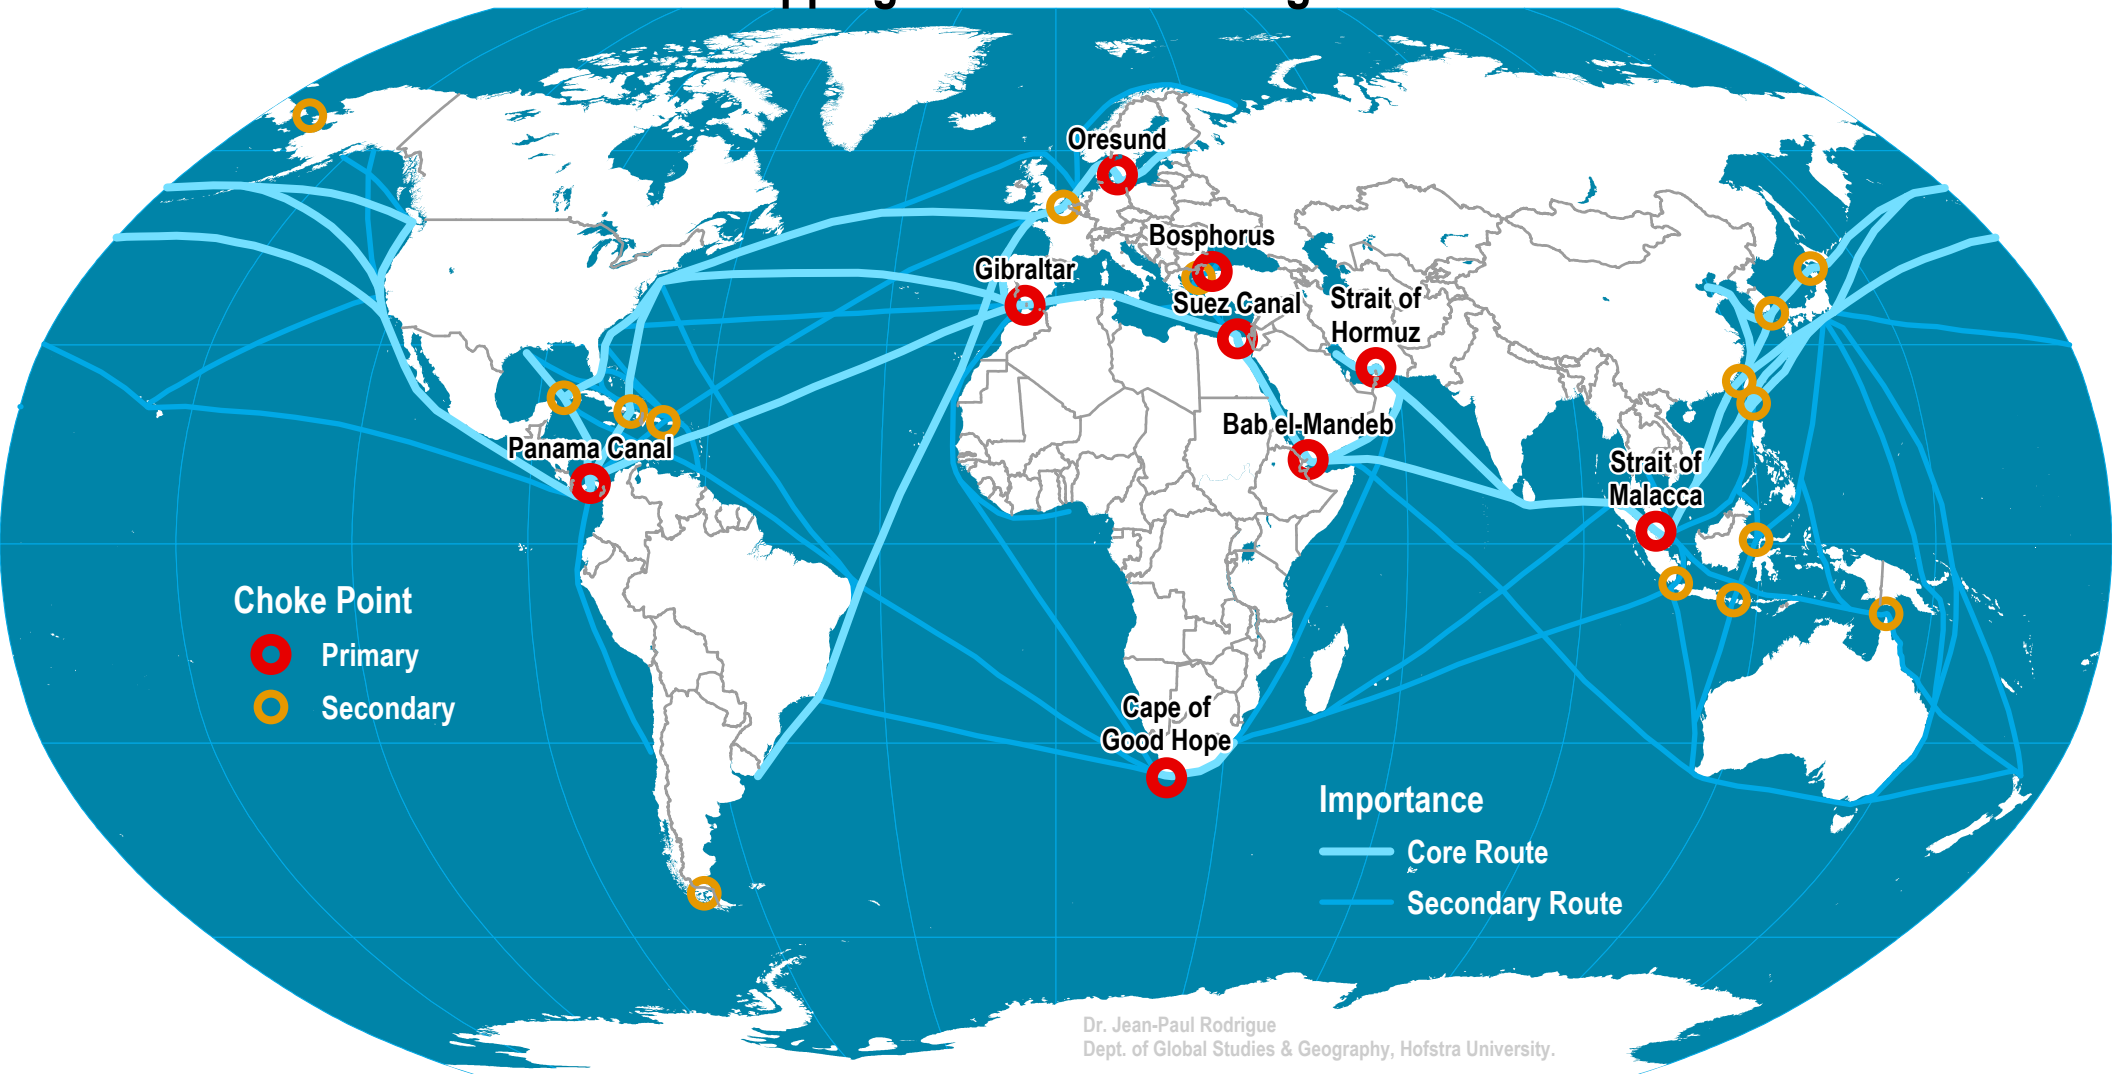

Maritime Shipping Routes and Strategic Locations

Dr. Jean-Paul Rodrigue
Dept. of Global Studies & Geography, Hofstra University.

Source: Shipping density data adapted from National Center for Ecological Analysis and Synthesis, A Global Map of Human Impacts to Marine Ecosystems.