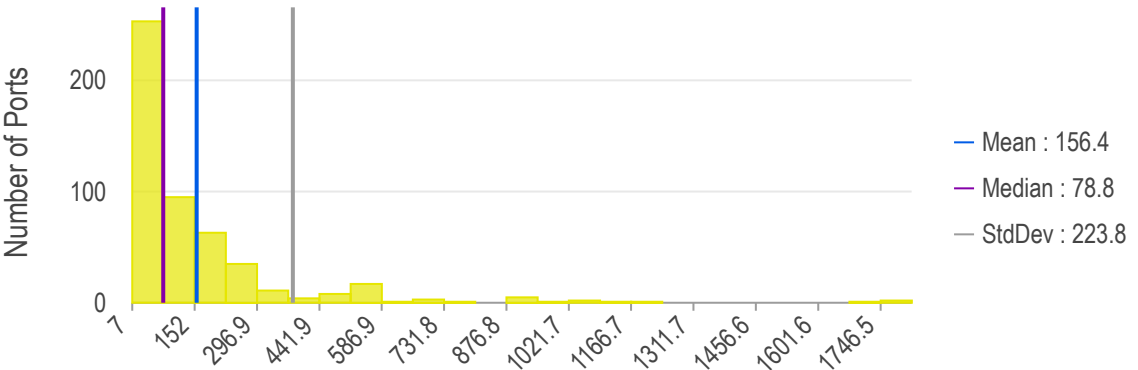

# Country and Port Level Liner Shipping Connectivity Index

Distribution of Port Level LSCI (2023)

© PEMP

Source: UNCTAD. Note: Index is average of four quarters.

Dr. Jean-Paul Rodrigue, Dept. of Maritime Business Administration, Texas A&M University