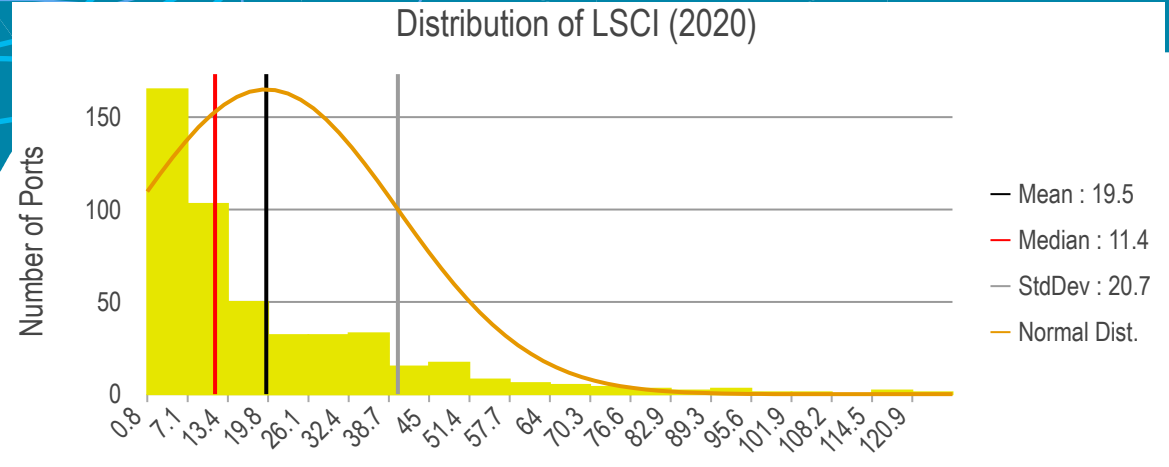

Country and Port Level Liner Shipping Connectivity Index

© PEMP

Source: UNCTAD. Note: Index is average of four annual quarters.