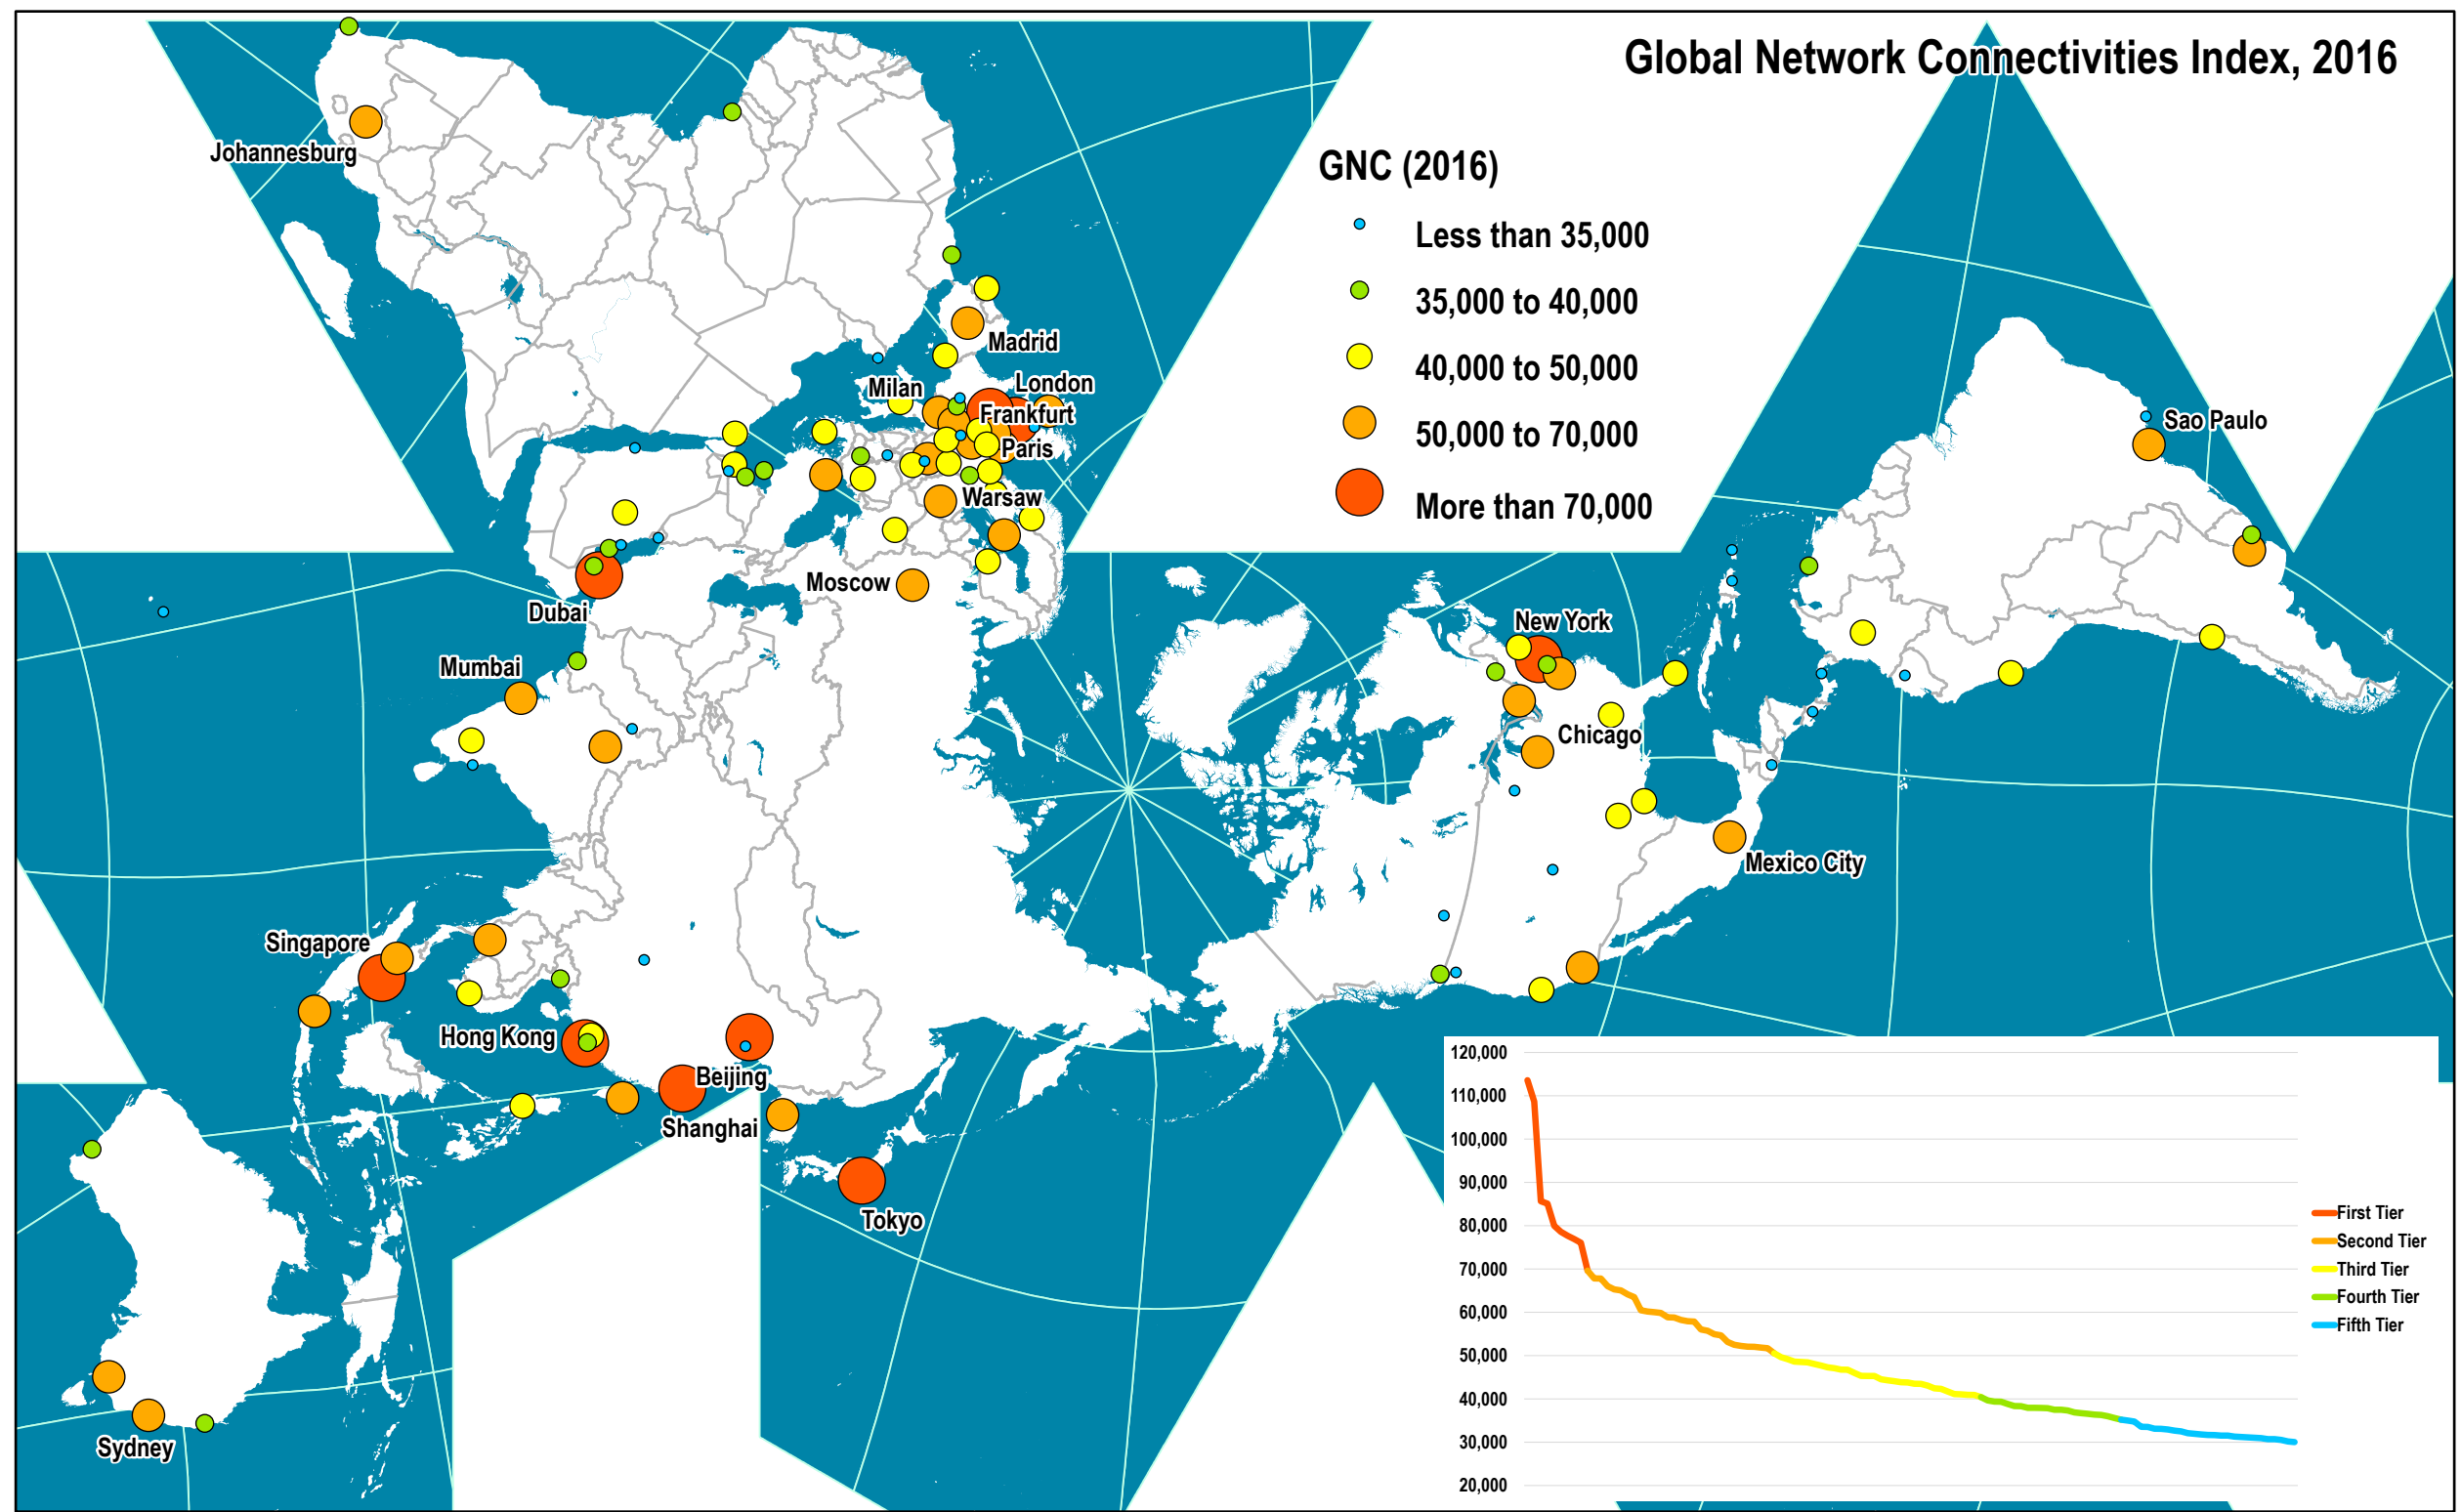

# Global Network Connectivities Index, 2016

Source: B. Derudder and P.J. Taylor, Data Set 28, Globalization and World Cities (GaWC) Research Network.

Dr. Jean-Paul Rodrigue, Dept. of Global Studies & Geography, Hofstra University.