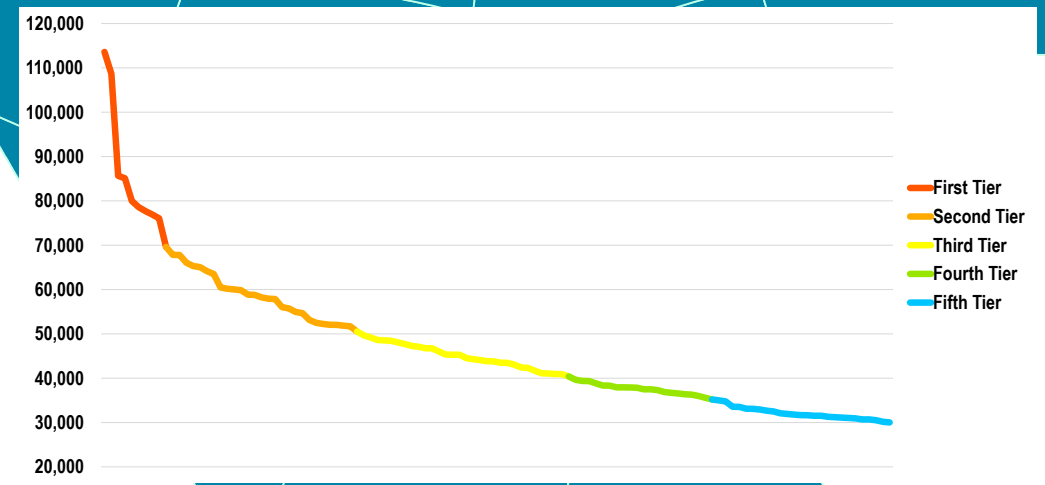

# Global Network Connectivities Index, 2016

Source: B. Derudder and P.J. Taylor, Data Set 28, Globalization and World Cities (GaWC) Research Network.

Dr. Jean-Paul Rodrigue, Dept. of Global Studies & Geography, Hofstra University.