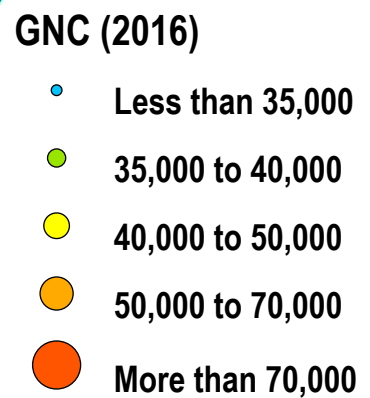

# Global Network Connectivities Index, 2016

Source: B. Derudder and P.J. Taylor, Data Set 28, Globalization and World Cities (GaWC) Research Network.

Dr. Jean-Paul Rodrigue, Dept. of Global Studies & Geography, Hofstra University.