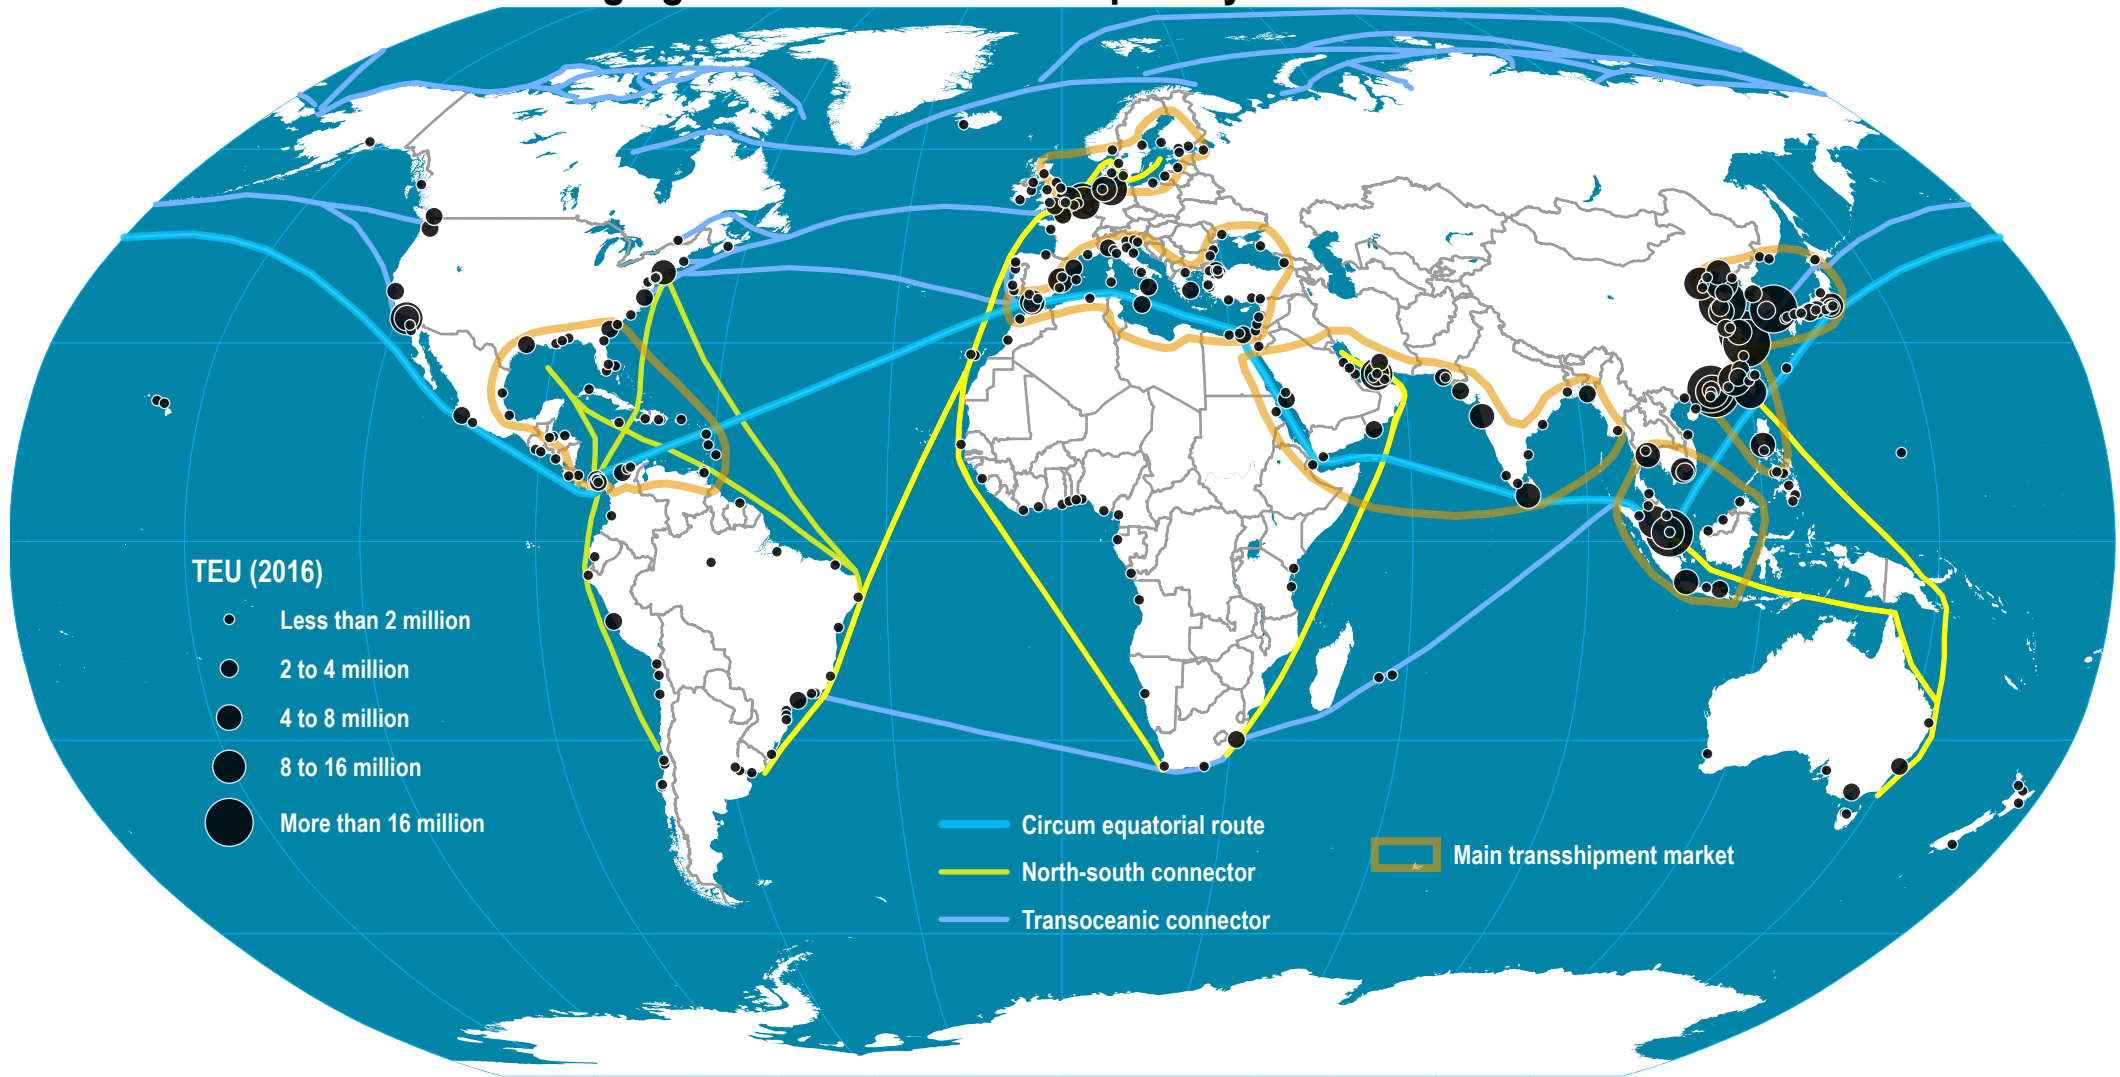

Emerging Global Maritime Transport System

Dr. Jean-Paul Rodrigue, Dept. of Global Studies & Geography, Hofstra University