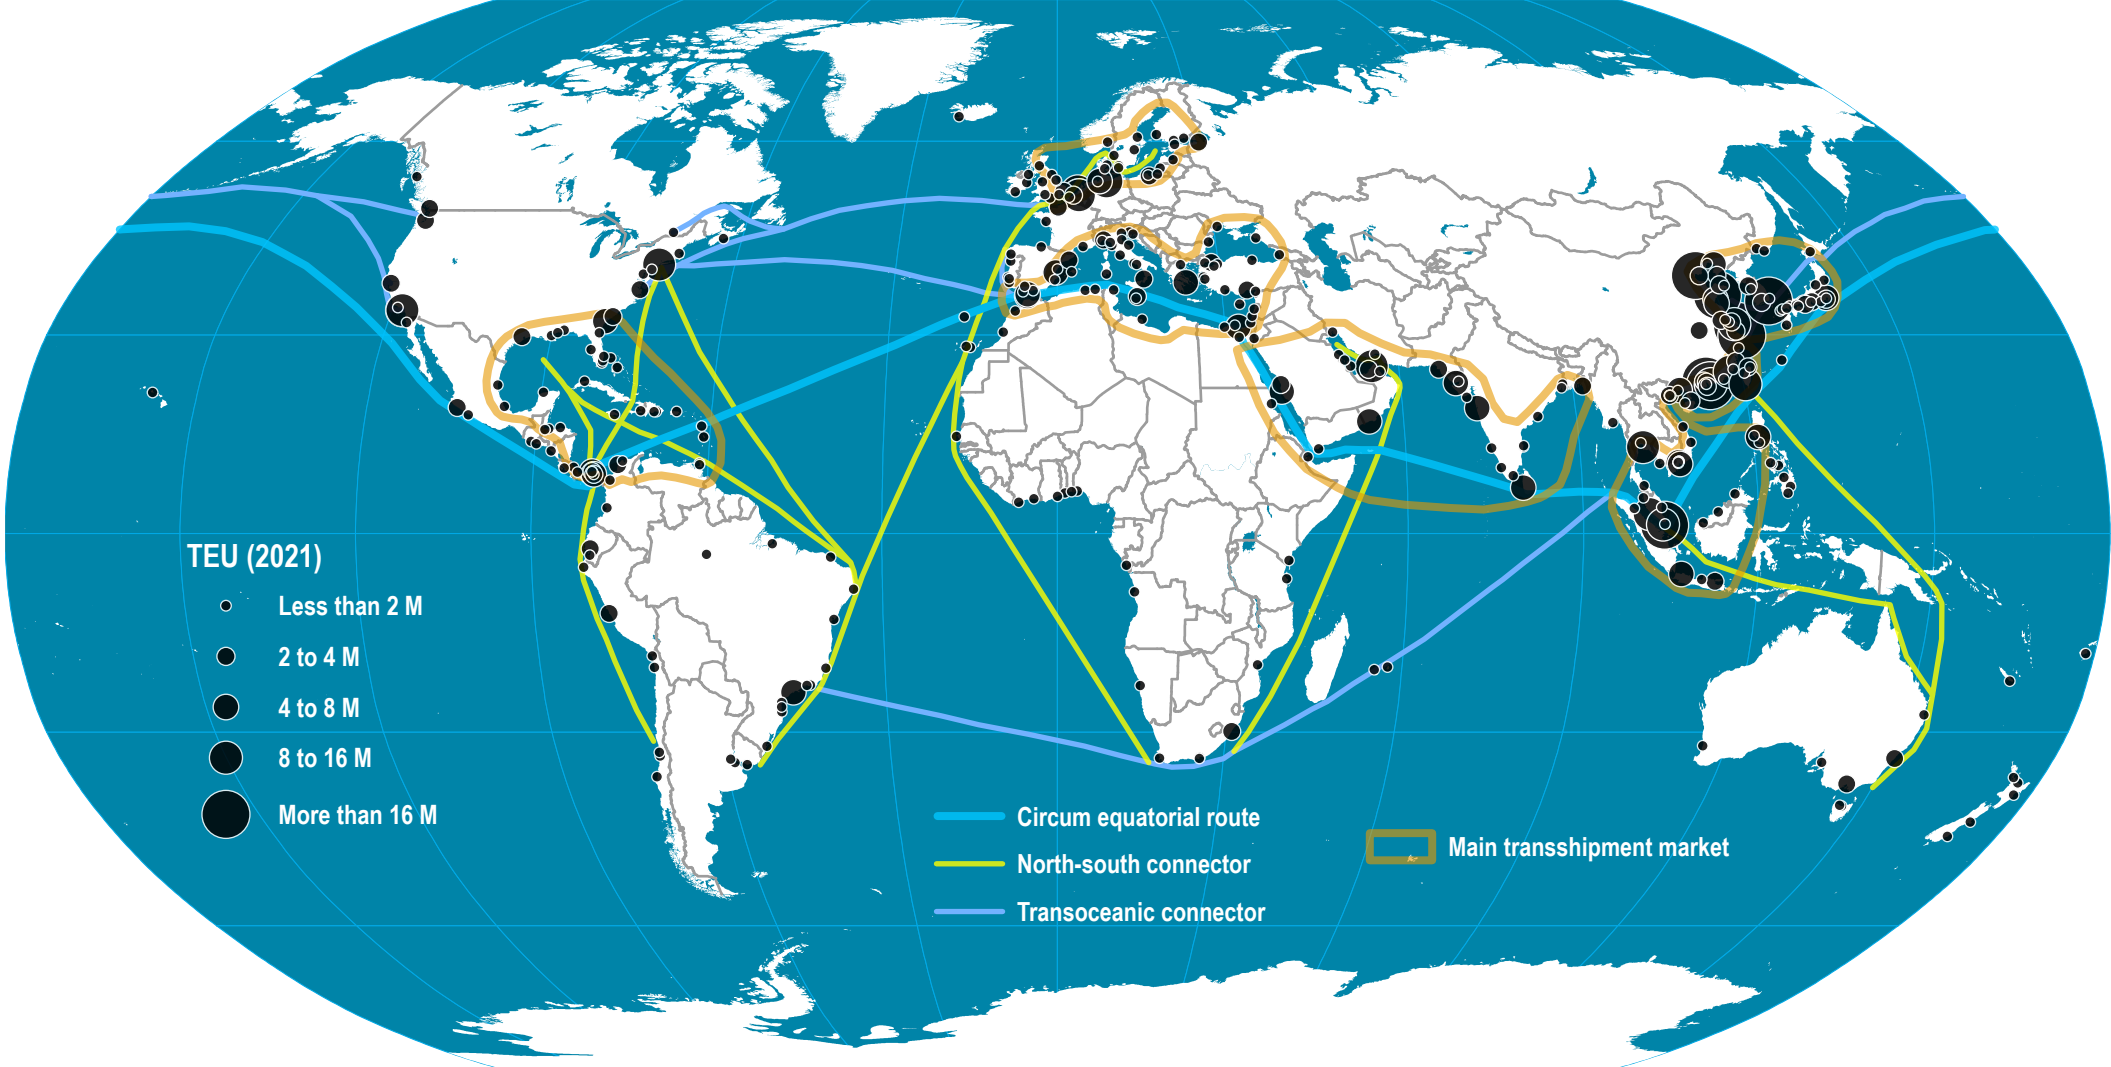

Emerging Global Maritime Transport System

Dr. Jean-Paul Rodrigue, Dept. Maritime Business Administration, Texas A&M University