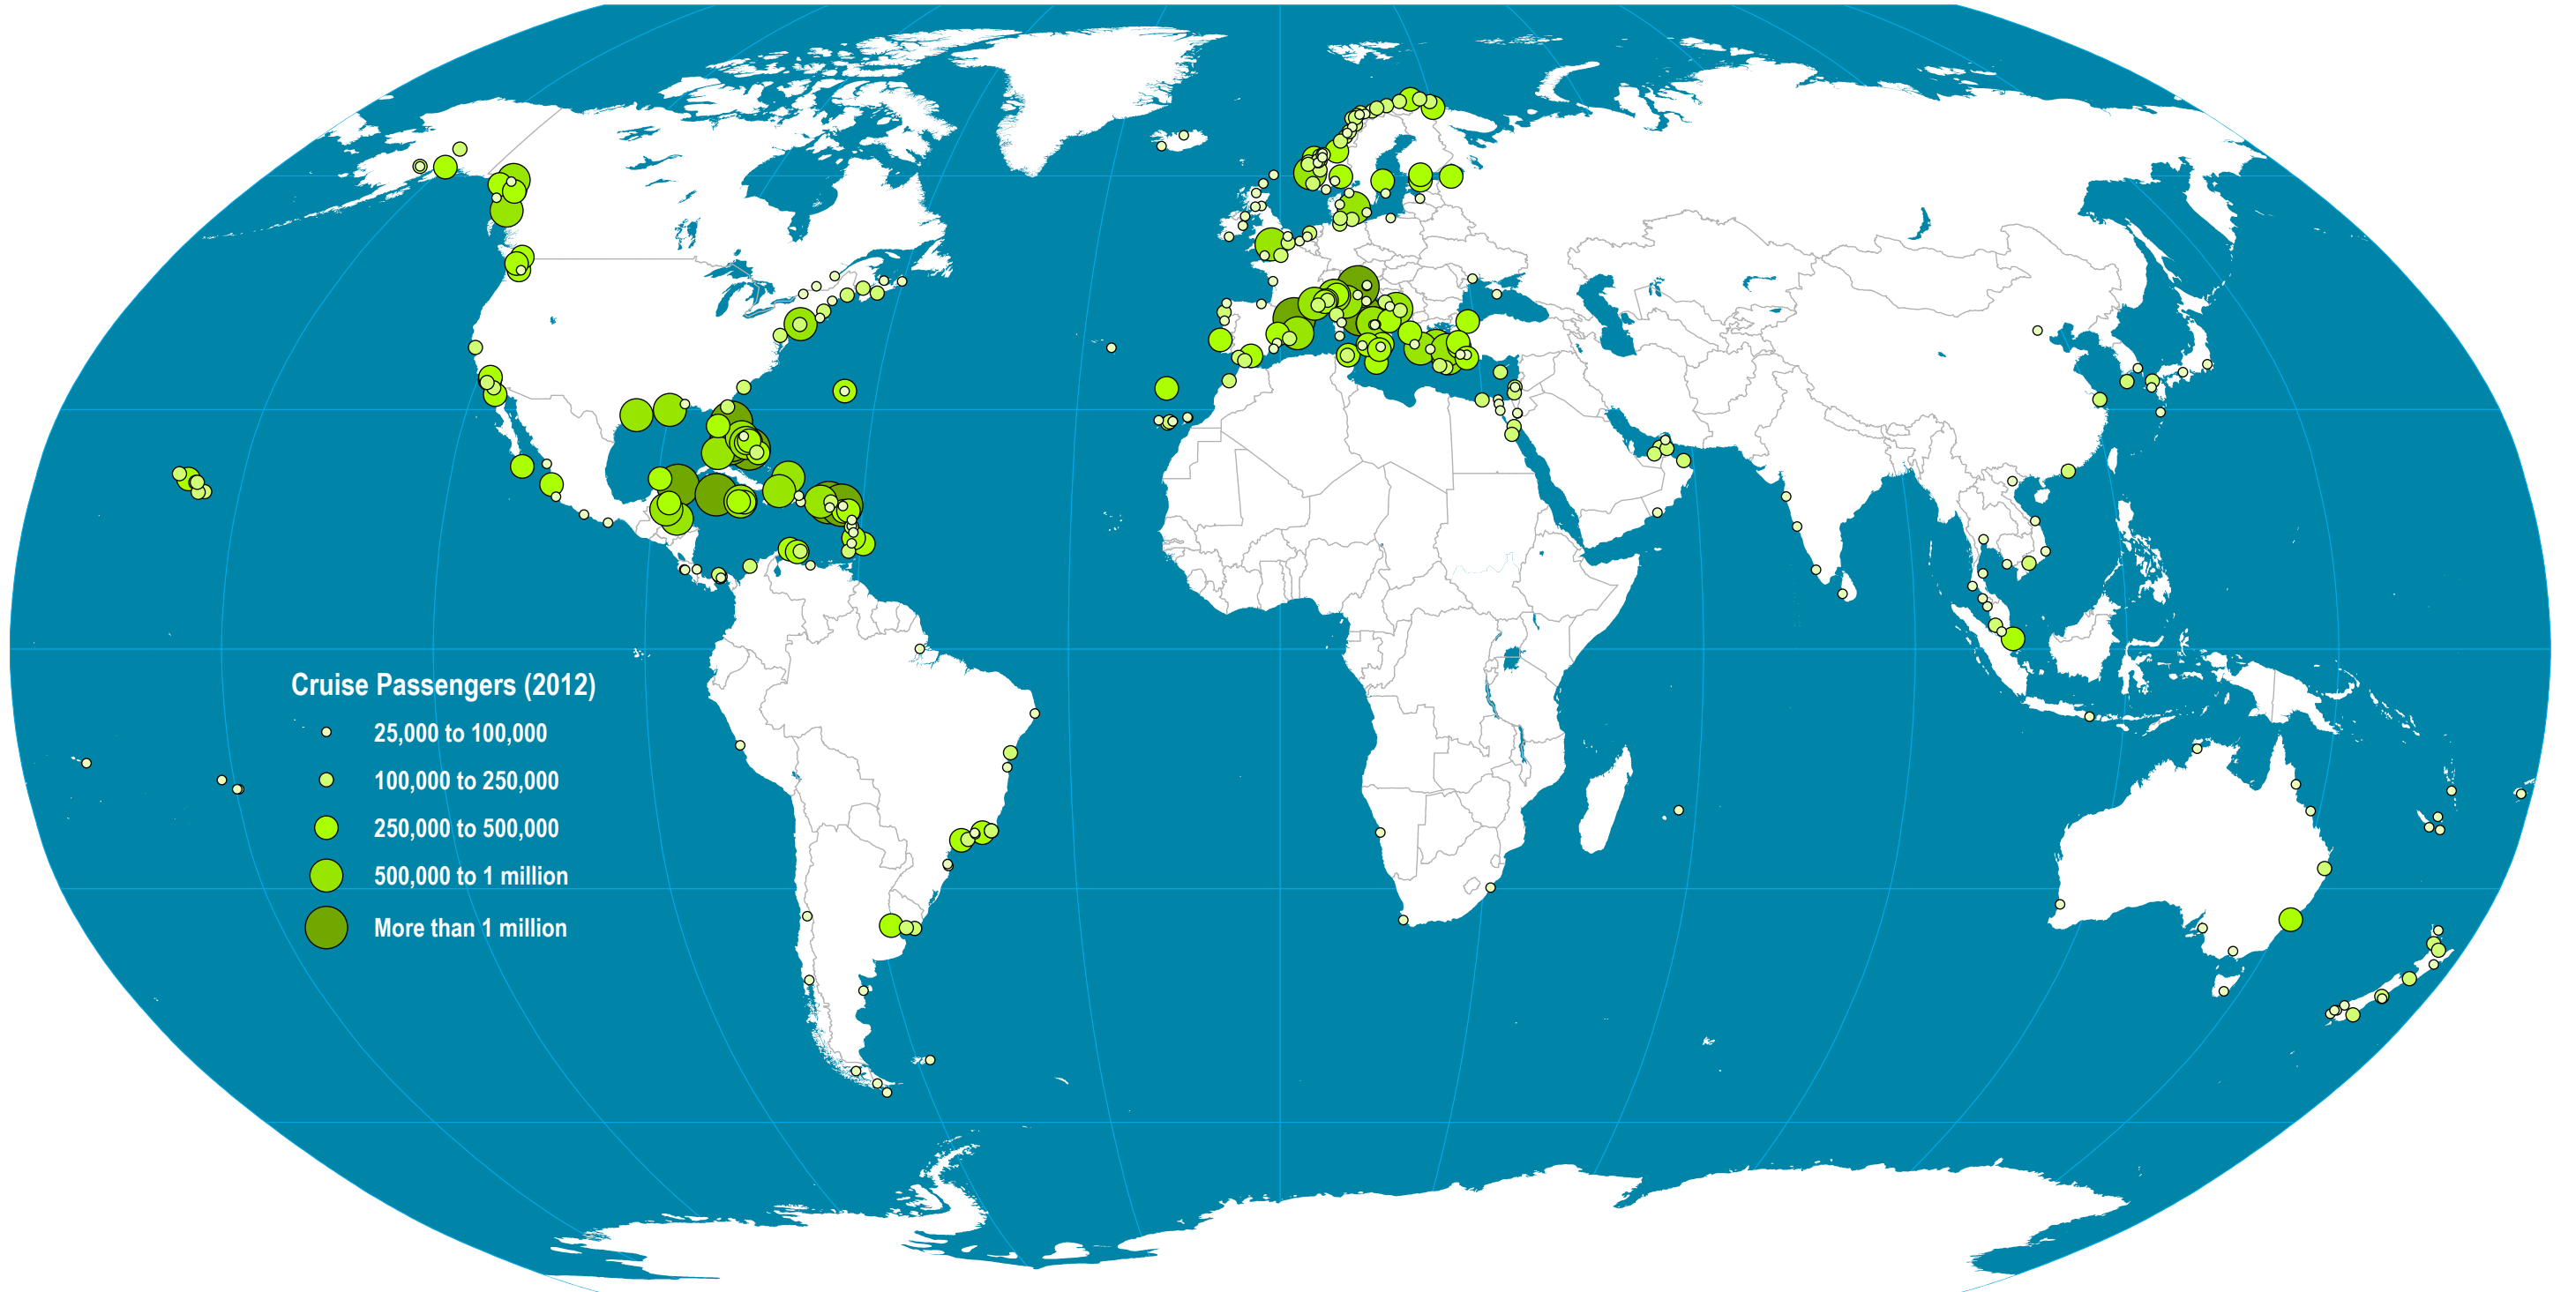

# The Global Cruise Port System

Source: Cruise Market Watch.

Dr. Jean-Paul Rodrigue, Dept. of Global Studies & Geography, Hofstra University.